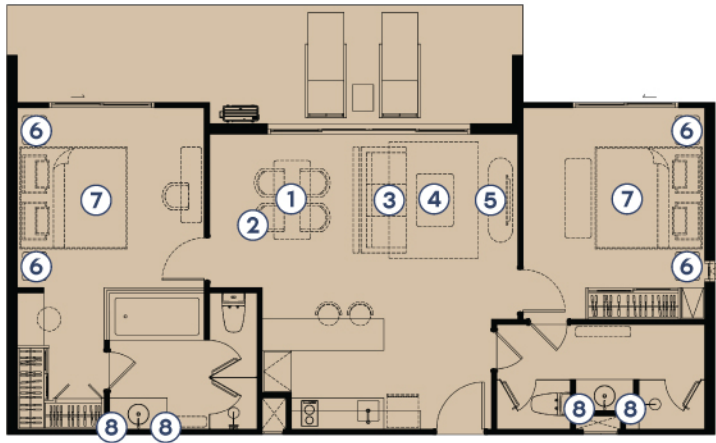

# FURNITURE PACKAGE

TYPE XXLC  
2 BEDROOM

PACKAGE **550,000** THB\*

- ① DINING TABLE    ② DINING CHAIR x4    ③ SOFA

- ④ COFFEE TABLE    ⑤ TV CABINET

- ⑥ BEDSIDE CABINET x4

- ⑦ BED WITH MATTRESS (6 FT.) x2

- ⑧ PENDANT LAMP x4

# FURNITURE PACKAGE

- ① DINING TABLE    ② DINING CHAIR x4    ③ SOFA

- ④ COFFEE TABLE    ⑤ TV CABINET

- ⑥ BEDSIDE CABINET x4

- ⑦ BED WITH MATTRESS (6 FT.) x2

- ⑧ PENDANT LAMP x4

TYPE LUXURY A1  
2 BEDROOM POOL ACCESS