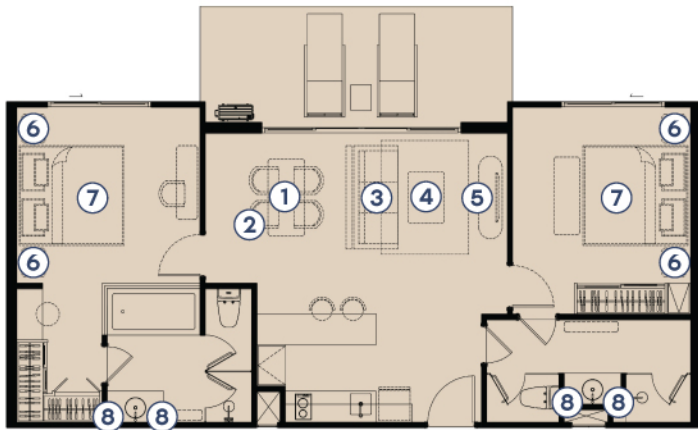

## TYPE XLC 2 BEDROOM

PACKAGE **510,000 THB\***

① DINING TABLE

② DINING CHAIR x4

③ NIGHT TABLE

④ SOFA

⑤ COFFEE TABLE

⑥ TV CABINET

⑦ BEDSIDE CABINET x2

⑧ BED WITH MATTRESS (6 FT.)

⑨ BED WITH MATTRESS (3.5 FT.) x2

⑩ PENDANT LAMP x4

REMARK : FURNITURE ABOVE MAY BE SUBJECT TO CHANGE ACCORDING TO SUITABILITY FOR USAGE OF UNIT PLAN. IN CASE OF THE COMPANY IS UNABLE TO PROVIDE THE FURNITURE AS SPECIFIED, THE COMPANY HAS THE RIGHT TO CHANGE TO THE EQUIVALENT BASED ON TYPE, QUALITY, AND PRICE. NOT INCLUDE LINEN AND ELECTRICAL APPLIANCE.

# FURNITURE PACKAGE

- ① DINING TABLE    ② DINING CHAIR x4    ③ SOFA

- ④ COFFEE TABLE    ⑤ TV CABINET

- ⑥ BEDSIDE CABINET x4

- ⑦ BED WITH MATTRESS (6 FT.) x2

- ⑧ PENDANT LAMP x4

TYPE XXL  
2 BEDROOM POOL ACCESS