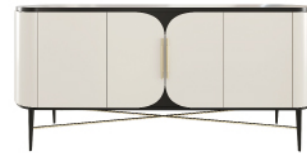

# FURNITURE PACKAGE

THE TITLE  
HERITAGE  
BANG-TAO

① DINING CHAIR x6

② SOFA

③ COFFEE TABLE

④ TV CABINET

⑤ BED WITH MATTRESS (5 FT.)

⑥ BED WITH MATTRESS (3.5 FT.) x2