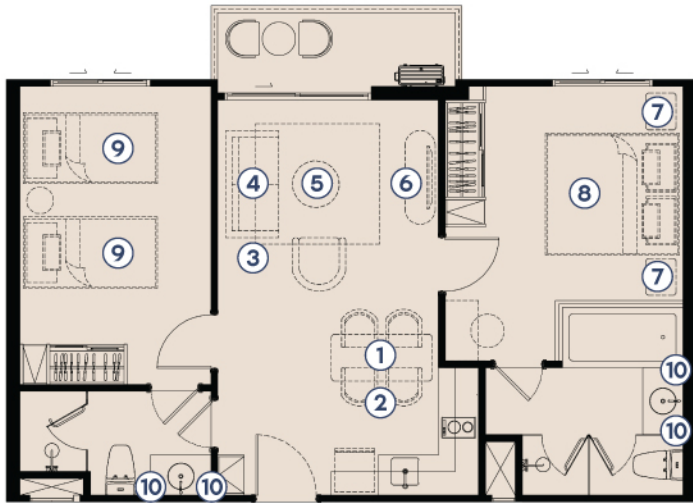

FURNITURE PACKAGE