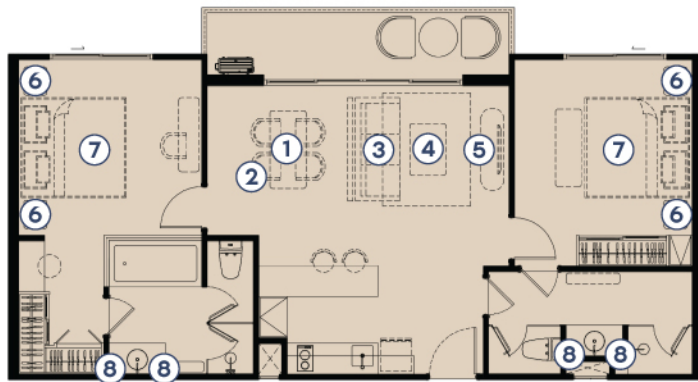

FURNITURE PACKAGE