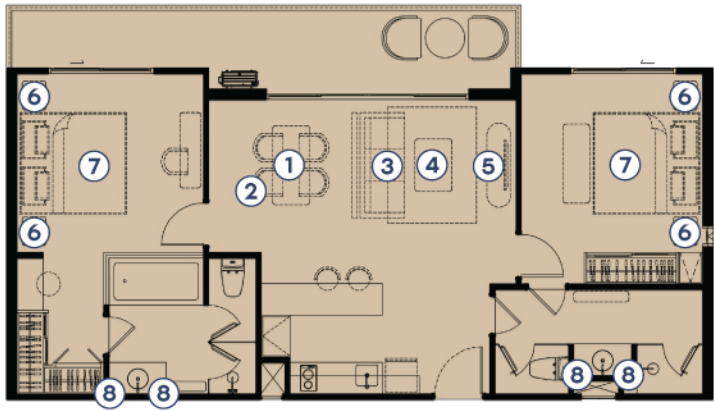

FURNITURE PACKAGE