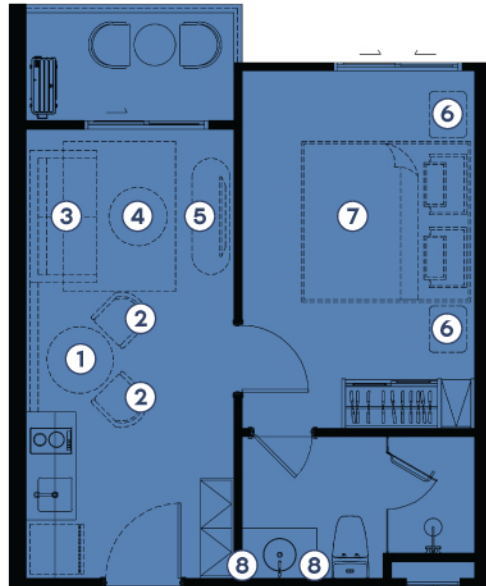

# FURNITURE PACKAGE

① DINING TABLE

② DINING CHAIR x2

③ SOFA

④ COFFEE TABLE

⑤ TV CABINET

⑥ BEDSIDE CABINET x2

⑦ BED WITH MATTRESS (6 FT.)

⑧ PENDANT LAMP x2

TYPE S  
1 BEDROOM POOL ACCESS

PACKAGE **325,000 THB\***

REMARK : FURNITURE ABOVE MAY BE SUBJECT TO CHANGE ACCORDING TO SUITABILITY FOR USAGE OF UNIT PLAN. IN CASE OF THE COMPANY IS UNABLE TO PROVIDE THE FURNITURE AS SPECIFIED, THE COMPANY HAS THE RIGHT TO CHANGE TO THE EQUIVALENT BASED ON TYPE, QUALITY, AND PRICE. NOT INCLUDE LINEN AND ELECTRICAL APPLIANCE.