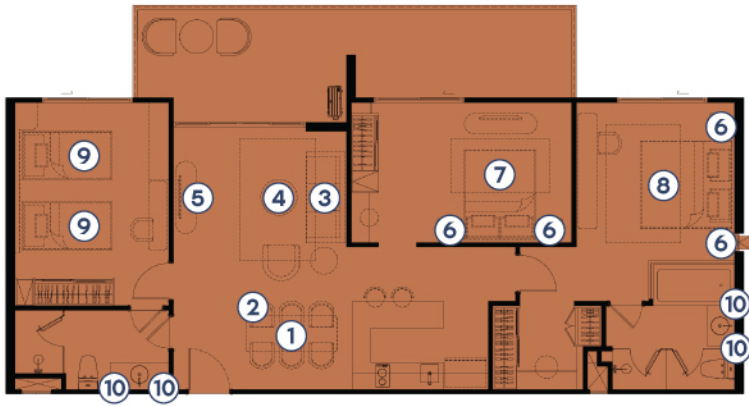

④ COFFEE TABLE

FURNITURE PACKAGE

TYPE LUXURY B3 3 BEDROOM

PACKAGE **700,000 THB***

① DINING TABLE