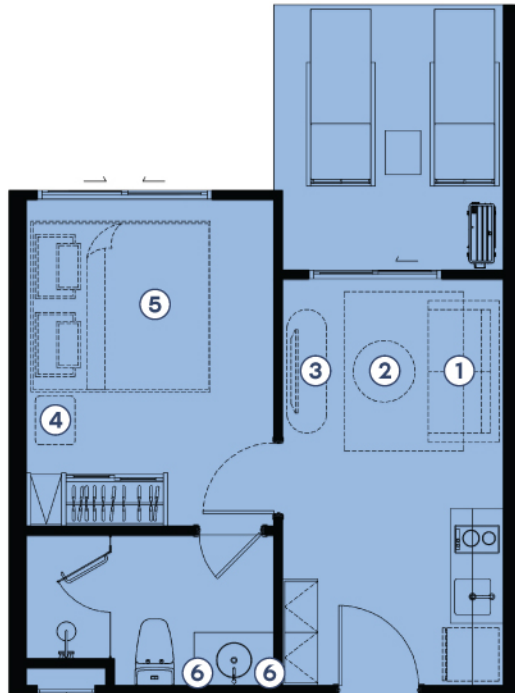

# FURNITURE PACKAGE

① SOFA

② COFFEE TABLE

③ TV CABINET

④ BEDSIDE CABINET

⑤ BED WITH MATTRESS (6 FT.)

⑥ PENDANT LAMP x2

TYPE XS  
1 BEDROOM POOL ACCESS