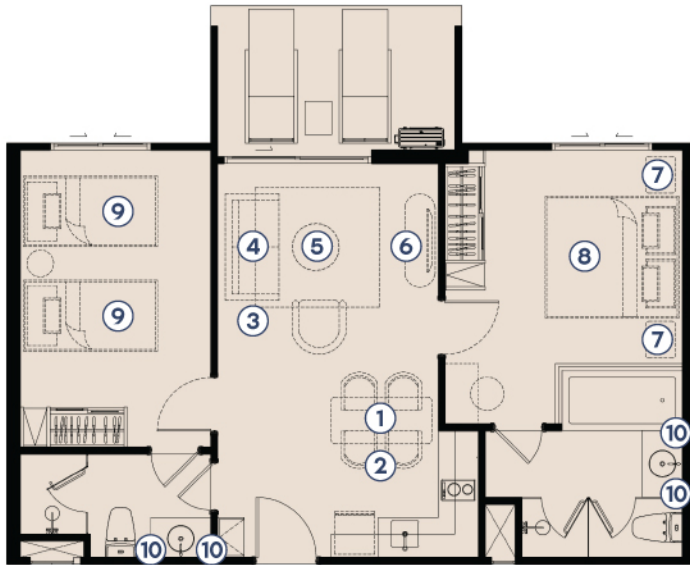

# FURNITURE PACKAGE

- ① DINING TABLE    ② DINING CHAIR x4    ③ SOFA

- ④ COFFEE TABLE    ⑤ TV CABINET

- ⑥ BEDSIDE CABINET

- ⑦ BED WITH MATTRESS (6 FT.)

- ⑧ PENDANT LAMP x2

TYPE LP  
1 BEDROOM POOL ACCESS

PACKAGE **350,000** THB\*

# FURNITURE PACKAGE

- ① DINING TABLE    ② DINING CHAIR x4    ③ SOFA

- ④ COFFEE TABLE    ⑤ TV CABINET

- ⑥ BEDSIDE CABINET

- ⑦ BED WITH MATTRESS (6 FT.)

- ⑧ PENDANT LAMP x2

TYPE LPC  
1 BEDROOM

PACKAGE **350,000** THB\*

# FURNITURE PACKAGE

**TYPE XL**  
2 BEDROOM POOL ACCESS

PACKAGE **510,000 THB\***

① DINING TABLE

② DINING CHAIR x4

③ NIGHT TABLE

④ SOFA

⑤ COFFEE TABLE