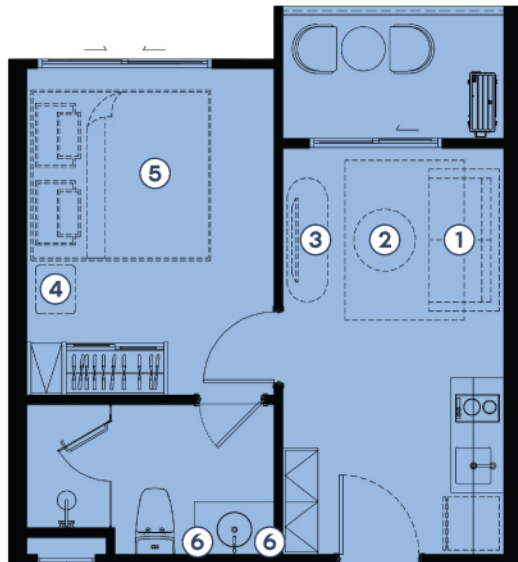

FURNITURE PACKAGE